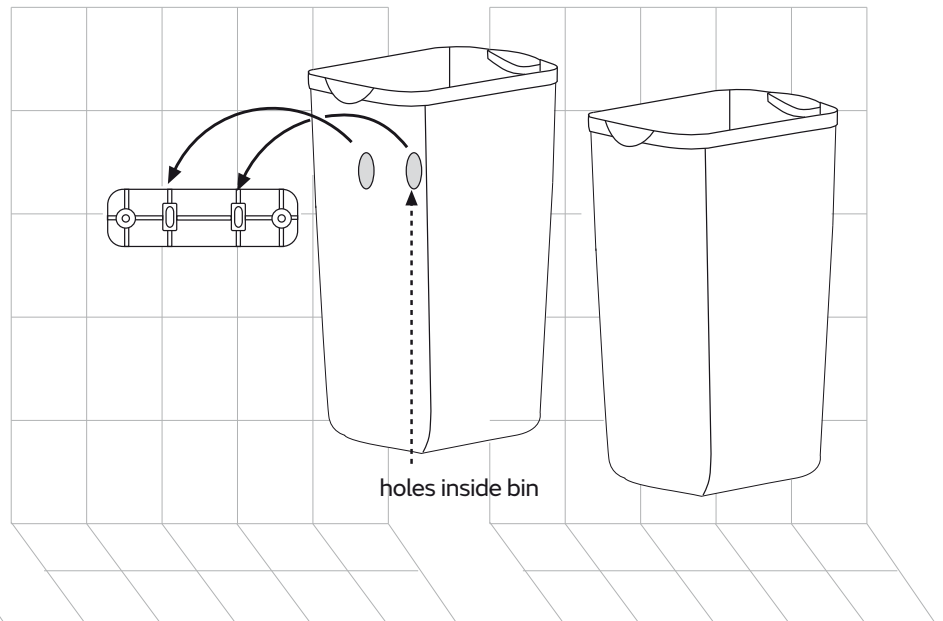

Hygiene
Waste Bin 23l

Assembly Instructions

Fastening wall mounted version

1 Fix the template to the wall
with screws

2 Hang up the bin

3 mounted waste bin

Fastening floor standing version