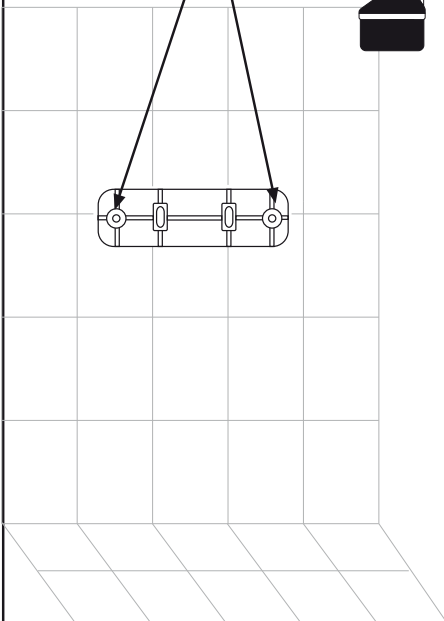

1 Fix the template to the wall
with screws