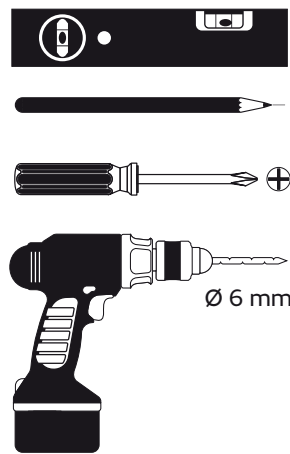

Waste Bin 23l + 43l Hygiene Waste Bin 23l

Abfallbehälter 23l + 43l

Afvalbak 23l + 43l

Poubelle 23l + 43l

Pojemnik na odpady 23l + 43l

Hygiene Abfallbehälter 23l

Hygiënische Afvalbak 23l

Poubelle d'hygiène 23l

Pojemnik na odpady higieniczne 23l

Supplied

Needed tools